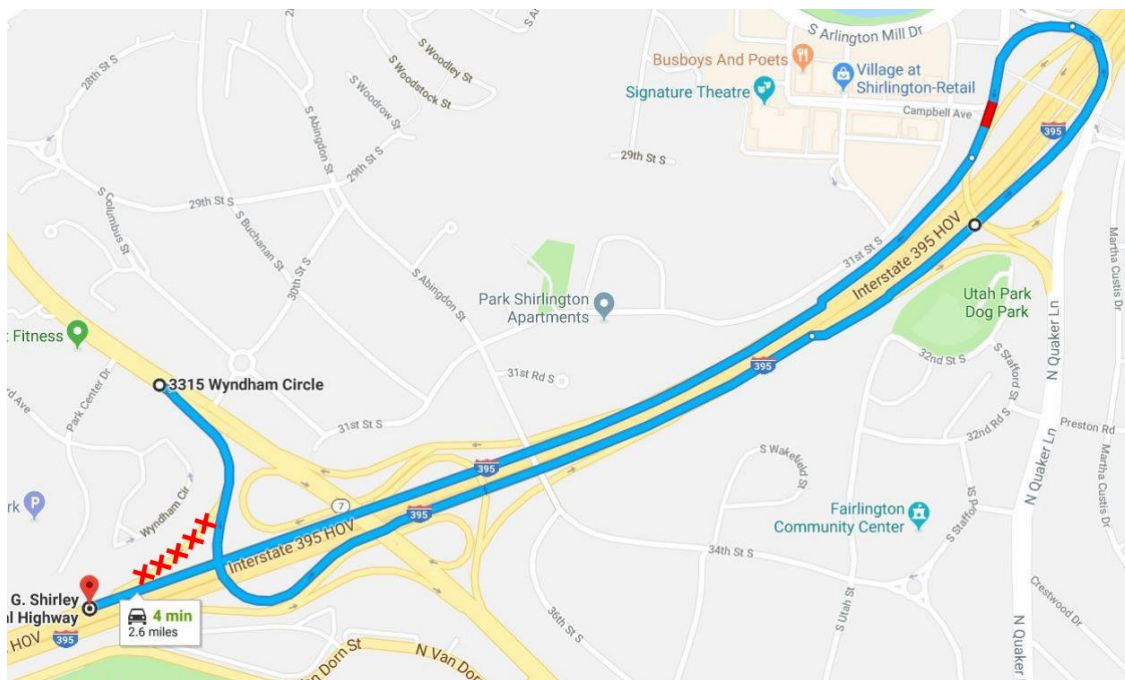

Roadwork for the I-395 HOV lanes requires an overnight closure of the HOV lanes from near Edsall Rd. to the 14<sup>th</sup> St. Bridge. Weather permitting, the closure will take place during the following times:

### Also be on the lookout for overnight closures and detours on the regular lanes

Roadwork along King Street to I-395 South requires overnight closure of the King Street eastbound to I-395 South ramp. Detour info is below. Weather permitting, the closure will take place during the following times:

## Closures continue on into the weekend

Roadwork for the I-395 HOV lanes requires an overnight closure of the HOV lanes from near Edsall Rd. to the 14<sup>th</sup> St. Bridge. Weather permitting, the closure will take place during the following time:

## Detour

To access I-395 South, drivers traveling east on King Street will need to take the I-395 exit ramp and turn left onto I-395 North, turn right onto Exit 6 Shirlington, follow the signs to Shirlington and then get back onto I-395 South.